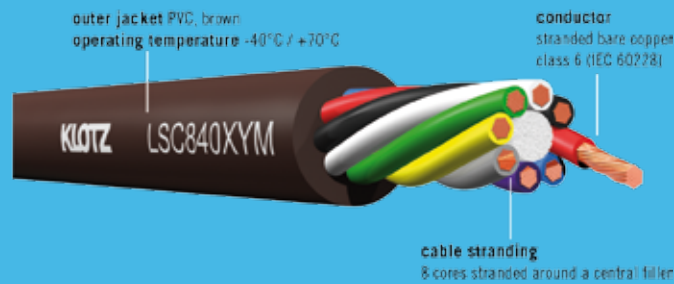

speaker & line array solutions

SpeakerLink distribution systems

bulk speaker cables

speaker & line array solutions

speakON 2p / 4p and 8p speaker cables

PA-COM® 8p / 25p and RMP 37p speaker cables

8p / 25p and 37p speaker fanouts